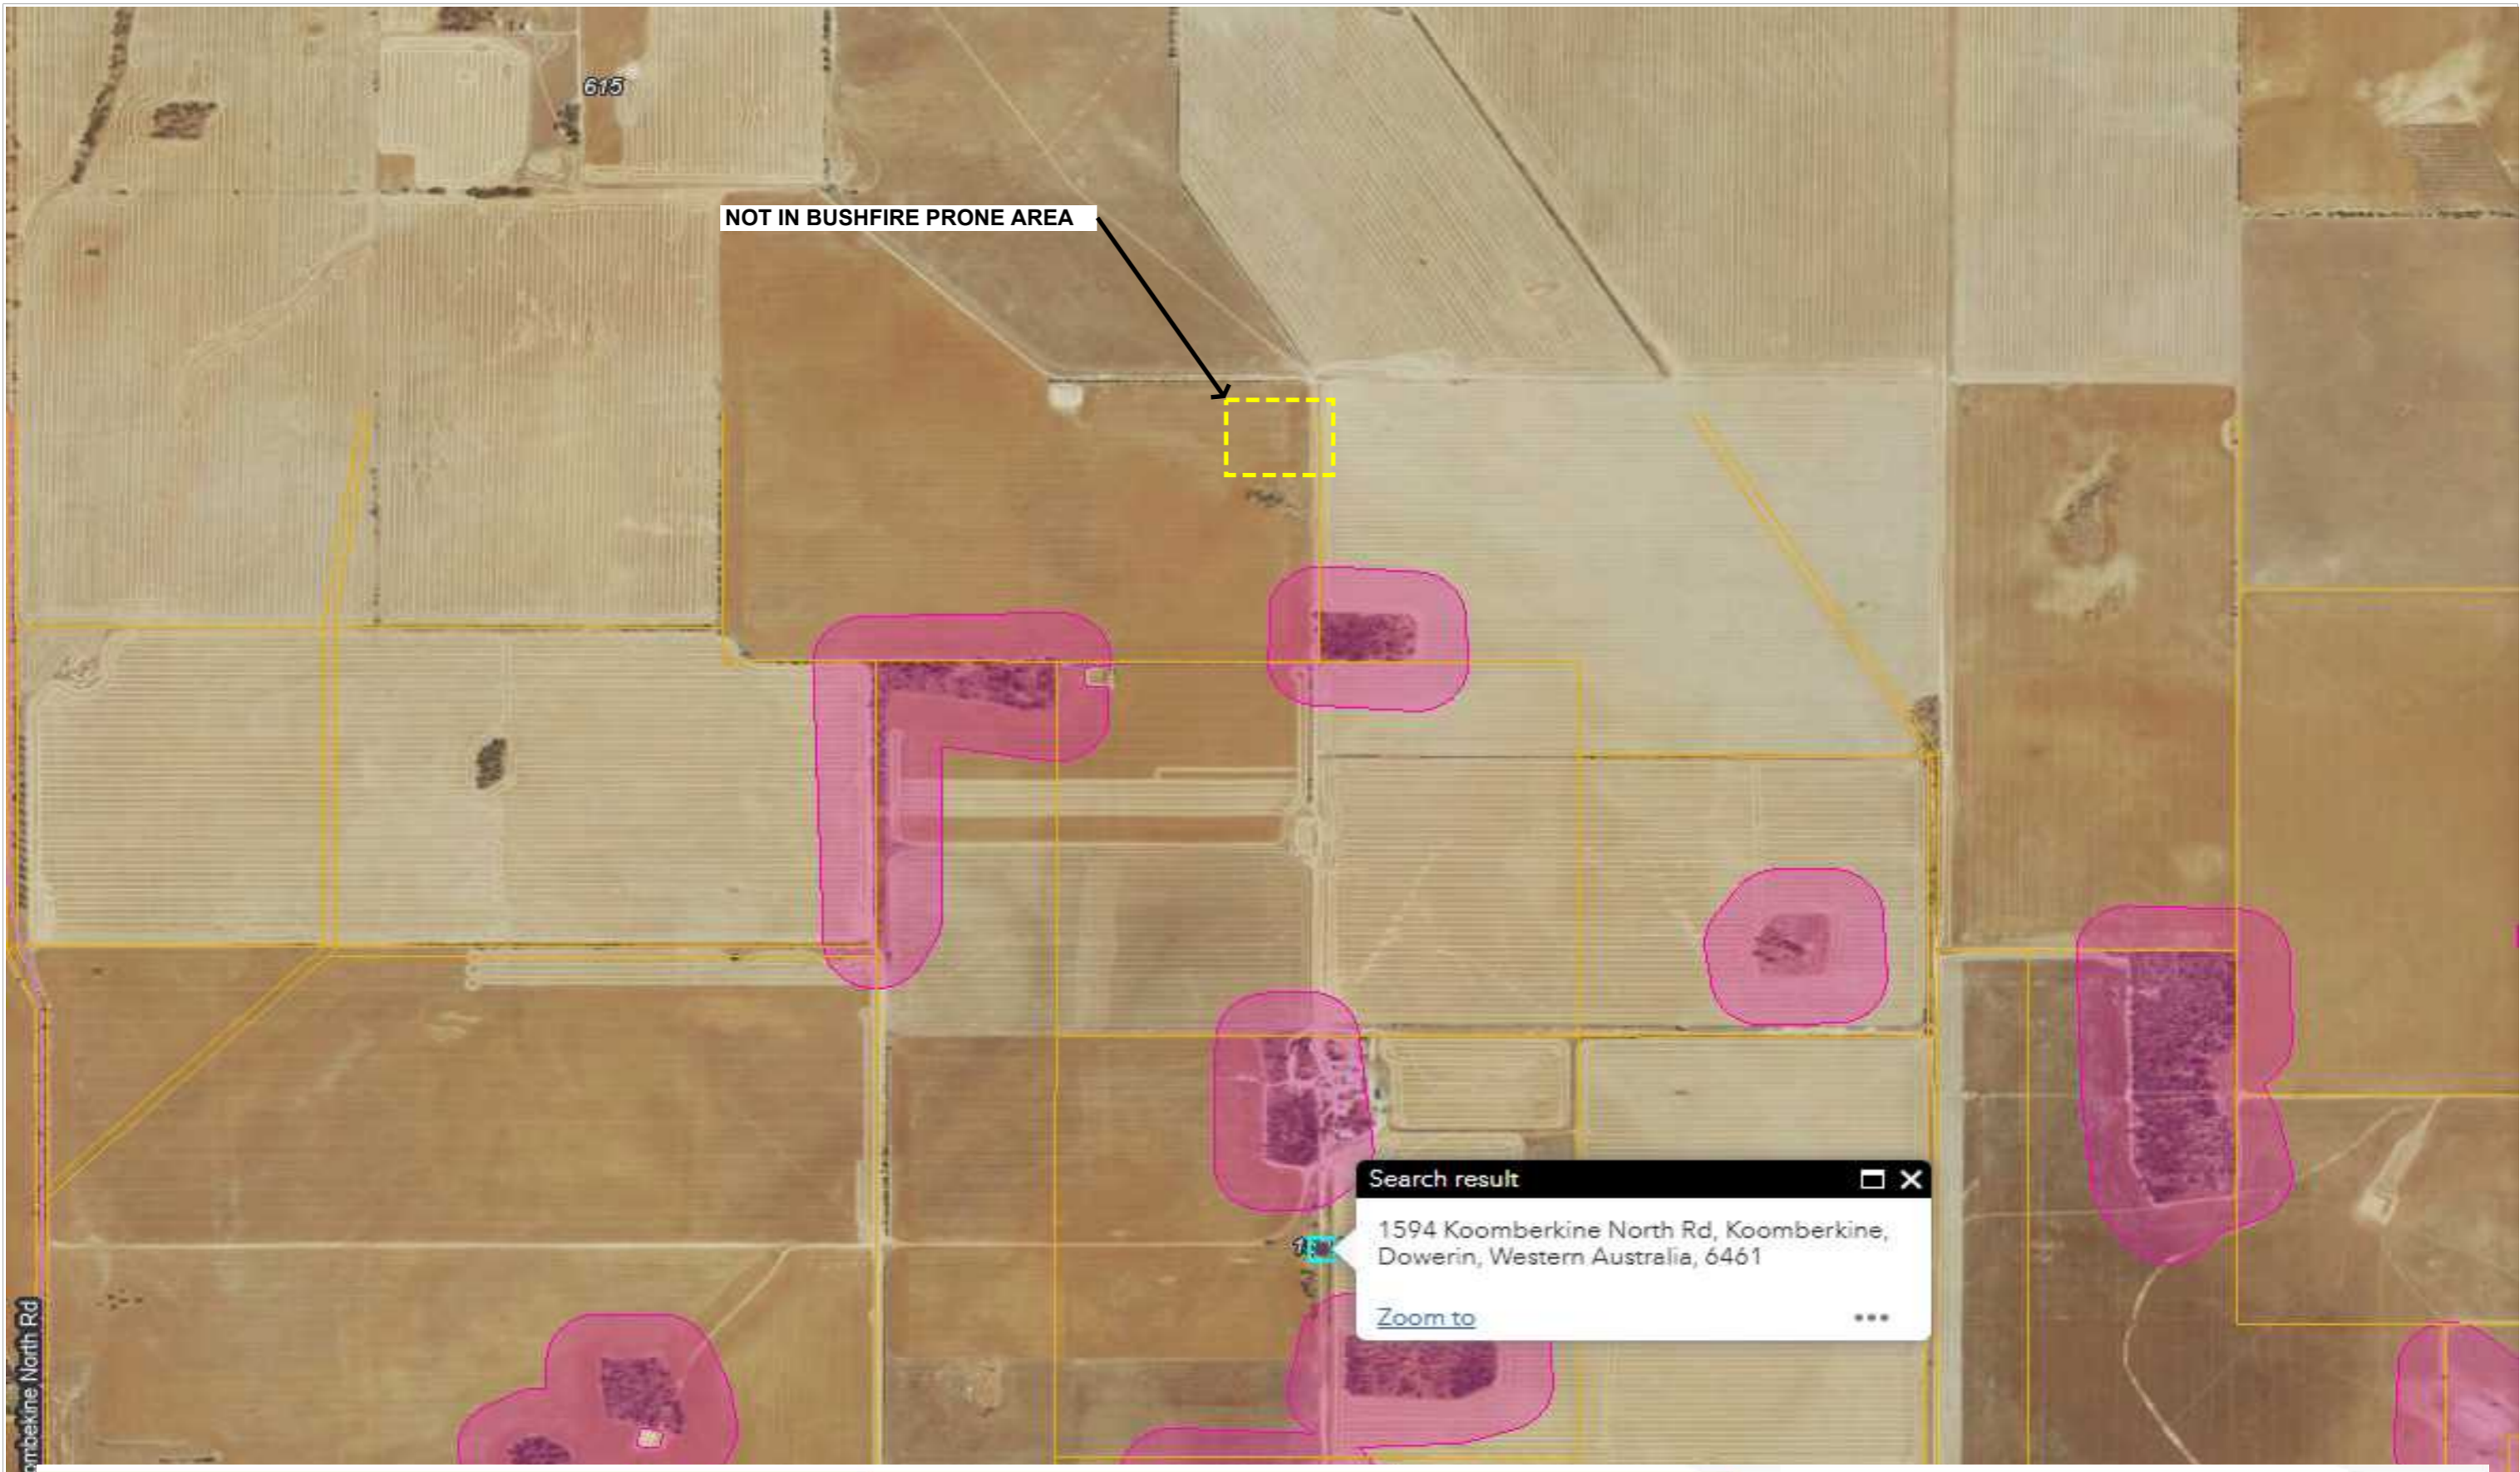

(3 of 3)

Lot on Plan - Boundaries

Lot on Plan	P130973 10187
Land ID Number	1829857
Area	69.2012 ha
Local Government	DOWERIN

[Zoom to](#)

NOT IN BUSHFIRE PRONE AREA

Search result
 1594 Koombarkine North Rd, Koombarkine,
 Dowerin, Western Australia, 6461
 Zoom to